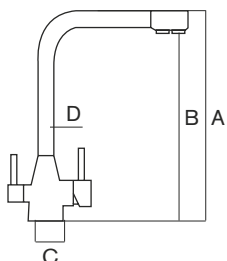

CARACTERÍSTICAS | SPECIFICATIONS

Conexión tubo: 1/4"
Tube connection: 1/4"

Fabricado en acero inoxidable
Made of stainless steel

CÓDIGO | CODE

Ronda

Ref. 902614

DIMENSIONES | DIMENSIONS

A: 351mm
B: 312mm
C: 28mm
D: \varnothing 58mm

3 way faucet. Minimalist and elegant design. Two water outlets and two handles, one of them next to the water outlet.

CARACTERÍSTICAS | SPECIFICATIONS

Conexión tubo: 1/4"
Tube connection: 1/4"

Fabricado en acero inoxidable
Made of stainless steel