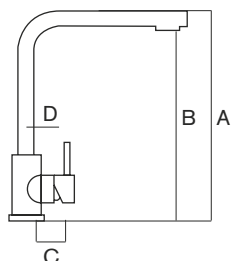

DIMENSIONES | DIMENSIONS

A: 350mm
B: 236mm
C: 45mm
D: ø 39mm